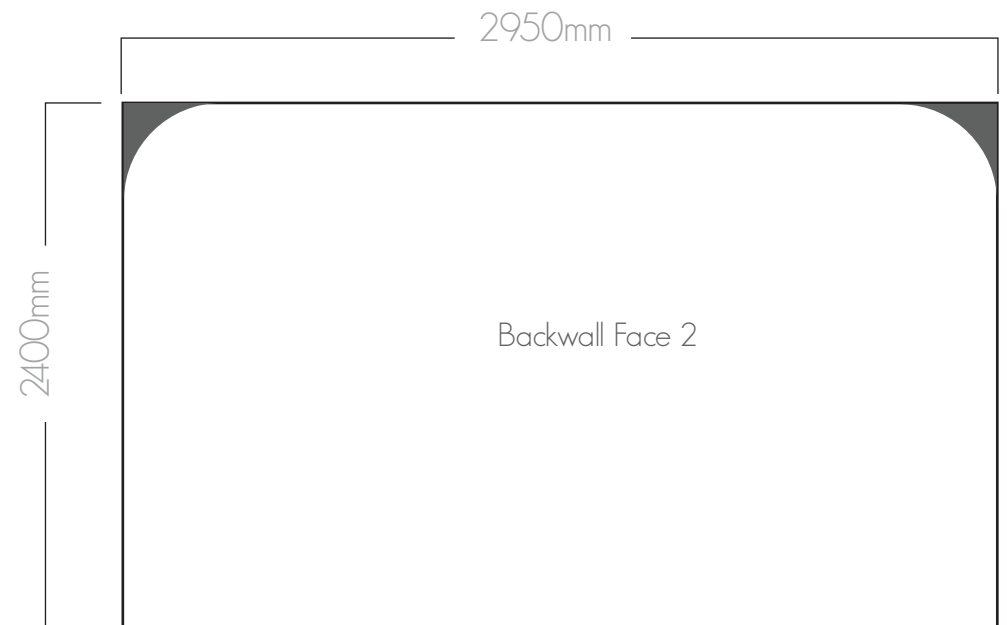

Package One
Product Code: 001

Do not use
text or logo in this area