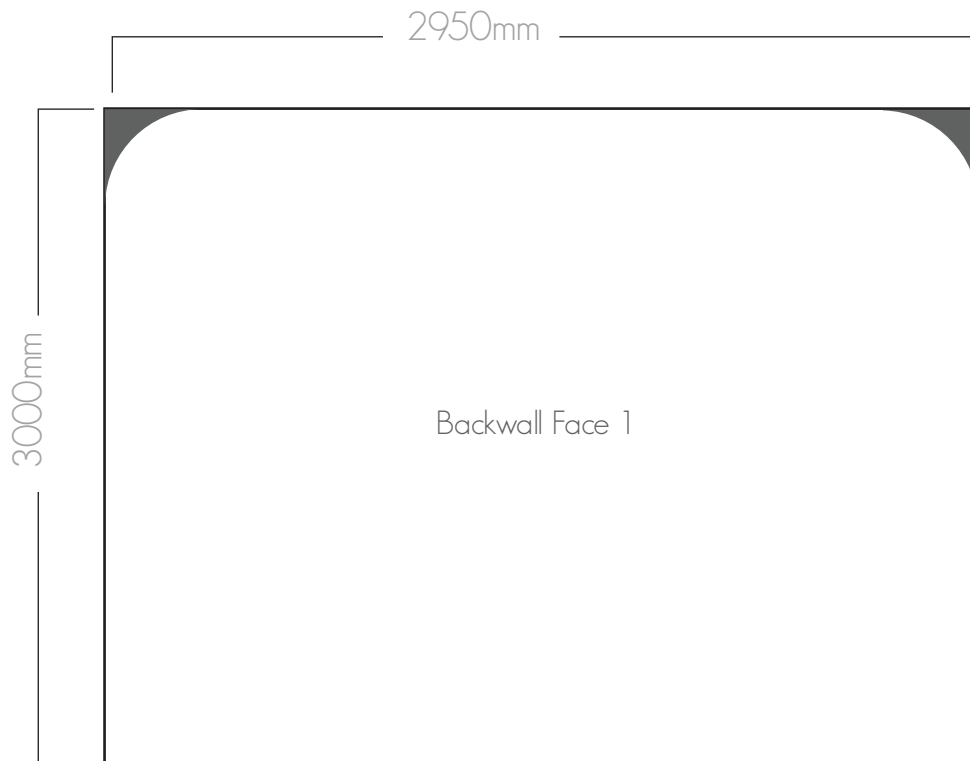

Package One
Product Code: 001

Do not use
text or logo in this area