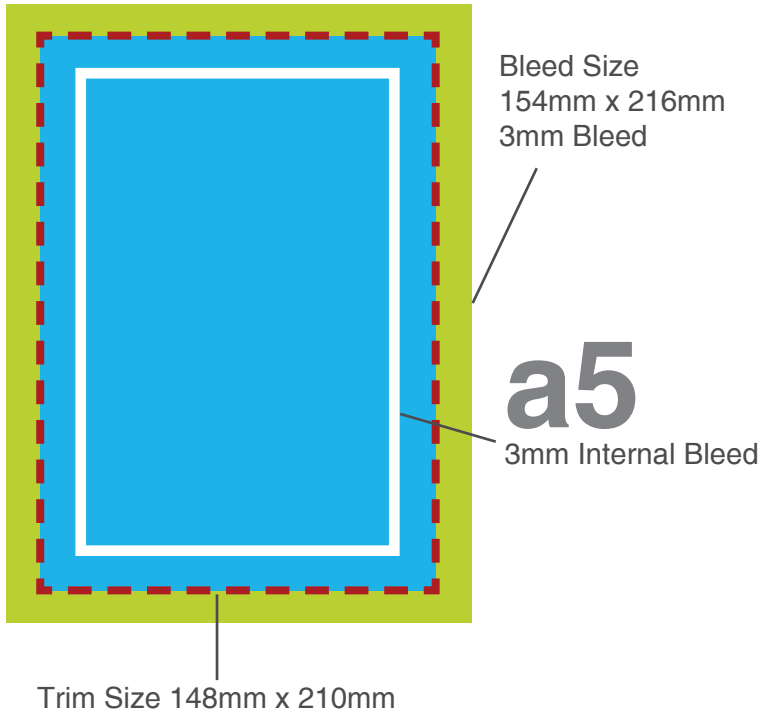

selectprint
solutions

dl+postcards+a5 specifications

artwork must be supplied correctly in order to be printed correctly

- Trim Size: 210mm x 99mm for DL
- 148mm x 210mm for A5 Flyers
- 148mm x 105mm for postcards
- 3mm-5mm Bleed must be on all documents
- 3mm-5mm Internal Bleed must be on all documents
- Ensure everything is as per our design specification sheet prior to supplying files