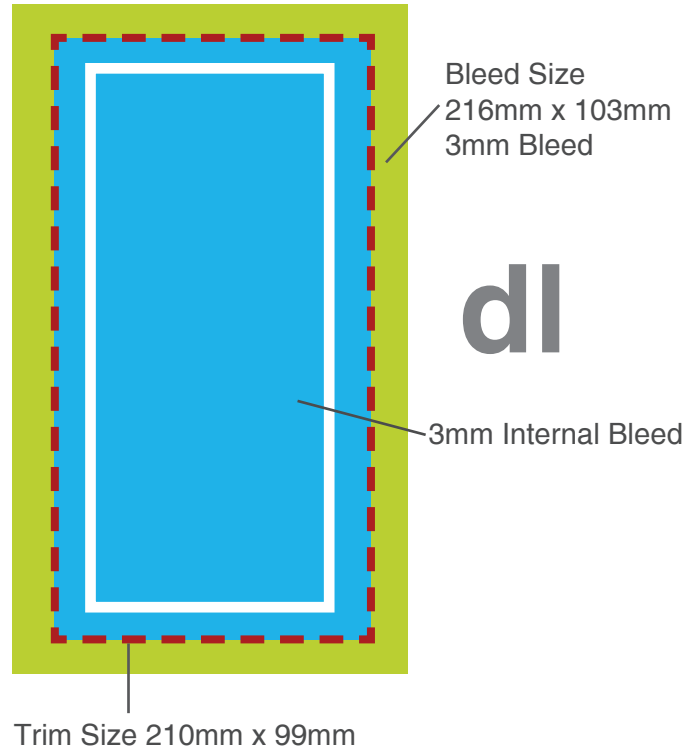

selectprint
solutions

dl+postcards+a5 specifications

artwork must be supplied correctly in order to be printed correctly

- Trim Size: 210mm x 99mm for DL
- 148mm x 210mm for A5 Flyers
- 148mm x 105mm for postcards
- 3mm-5mm Bleed must be on all documents
- 3mm-5mm Internal Bleed must be on all documents
- Ensure everything is as per our design specification sheet prior to supplying files

* If not setup to design specifications, design charges will apply