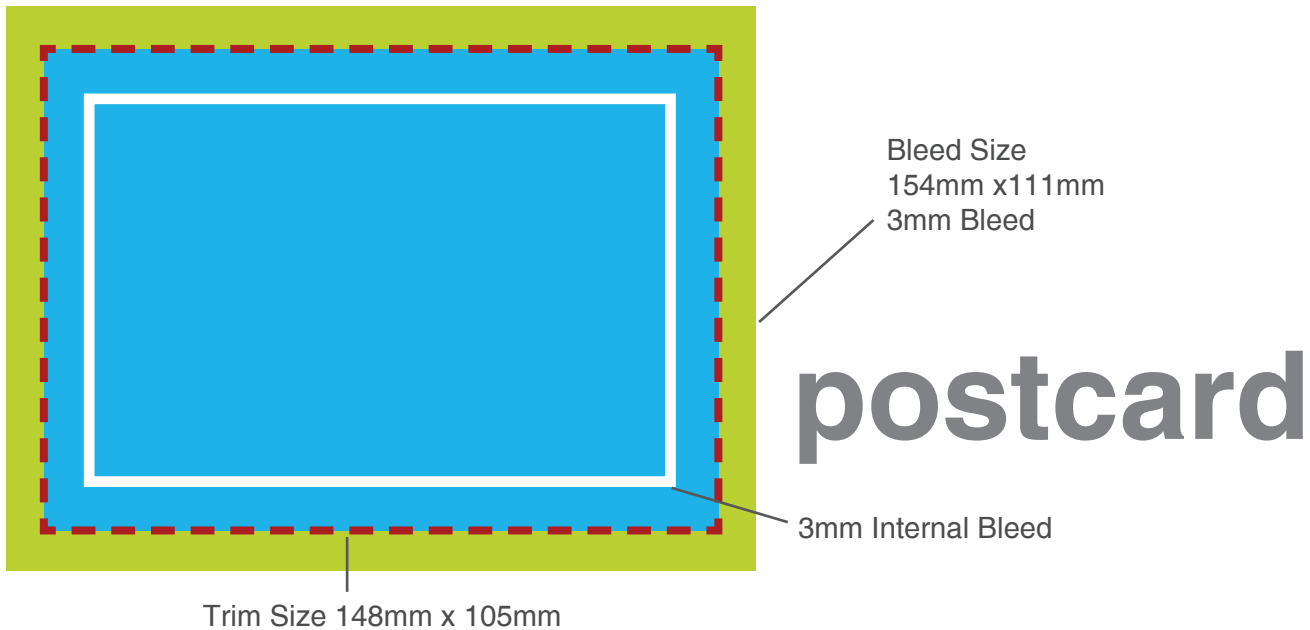

selectprint
solutions

dl+postcards+a5 specifications

artwork must be supplied correctly in order to be printed correctly

- Trim Size: 210mm x 99mm for DL
- 148mm x 210mm for A5 Flyers
- 148mm x 105mm for postcards
- 3mm-5mm Bleed must be on all documents
- 3mm-5mm Internal Bleed must be on all documents
- Ensure everything is as per our design specification sheet prior to supplying files