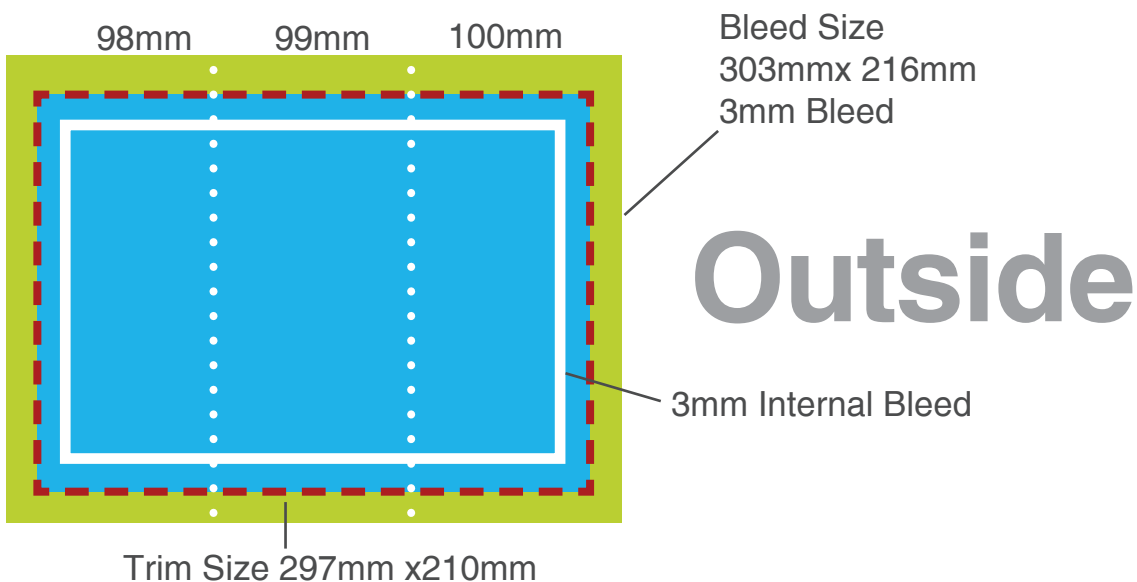

# a4 folded dl specifications

artwork must be supplied correctly in order to be printed correctly

- Trim Size: 297mm x 210mm Landscape or Portrait Depending on your document folding plan
  - Inside, Left to right measurements 100mm, 99mm, 98mm
  - Outside Left to right measurements 98mm, 99mm, 100mm
  - 3mm-5mm Bleed must be on all documents
  - 3mm-5mm Internal Bleed must be on all documents
  - Ensure everything is as per our design specification sheet prior to supplying files
- \* If not setup to design specifications, design charges will apply**