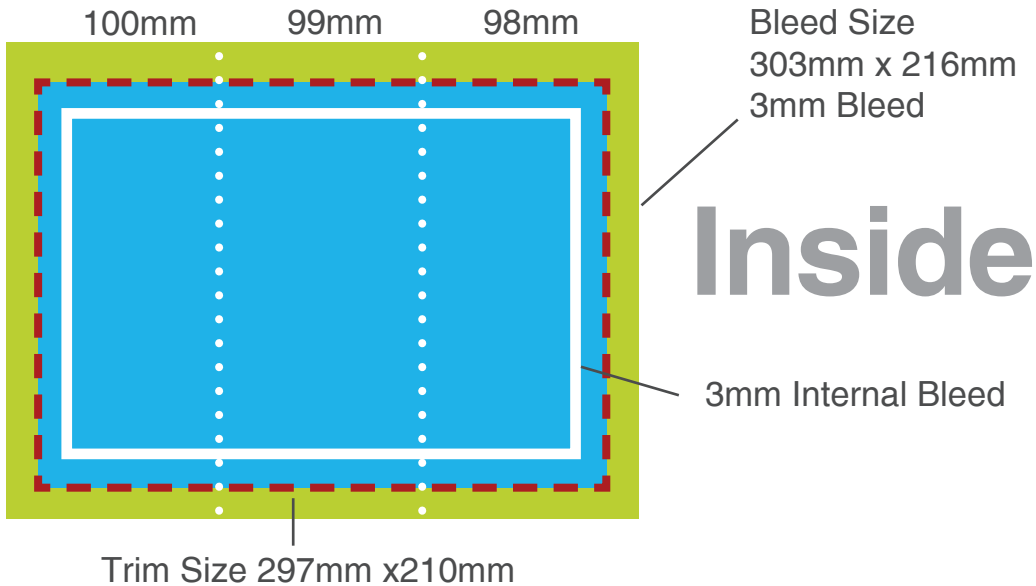

# a4 folded dl specifications

artwork must be supplied correctly in order to be printed correctly

- Trim Size: 297mm x 210mm Landscape or Portrait Depending on your document folding plan
  - Inside, Left to right measurements 100mm, 99mm, 98mm
  - Outside Left to right measurements 98mm, 99mm, 100mm
  - 3mm-5mm Bleed must be on all documents
  - 3mm-5mm Internal Bleed must be on all documents
  - Ensure everything is as per our design specification sheet prior to supplying files
- \* If not setup to design specifications, design charges will apply**