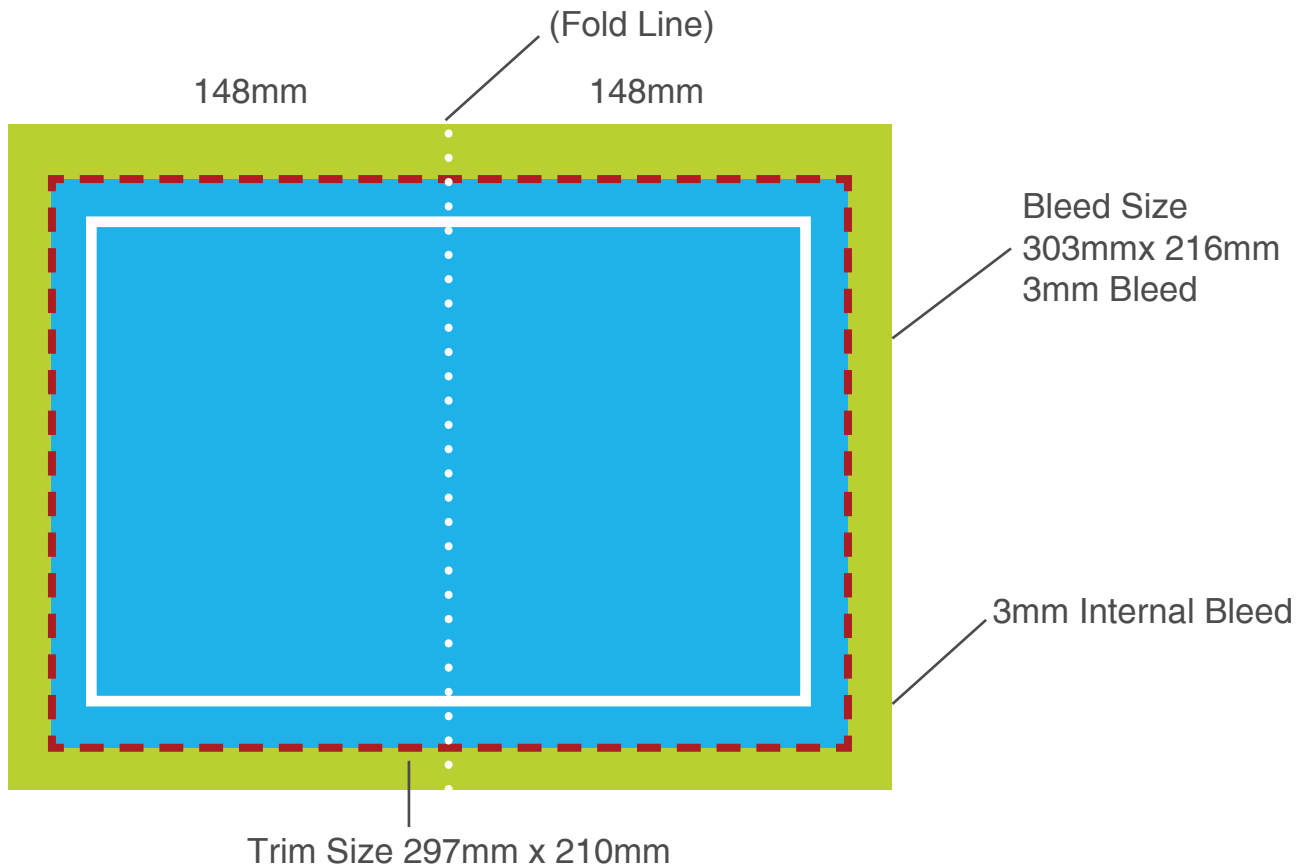

a4 folded a5 specifications

artwork must be supplied correctly in order to be printed correctly

- Trim Size: 297mm x 210mm Landscape or Portrait Depending on your document folding plan
 - 3mm-5mm Bleed must be on all documents
 - 3mm-5mm Internal Bleed must be on all documents
 - Left and Right Panels are both 148mm in finished size
 - Ensure everything is as per our design specification sheet prior to supplying files
- * If not setup to design specifications, design charges will apply.**